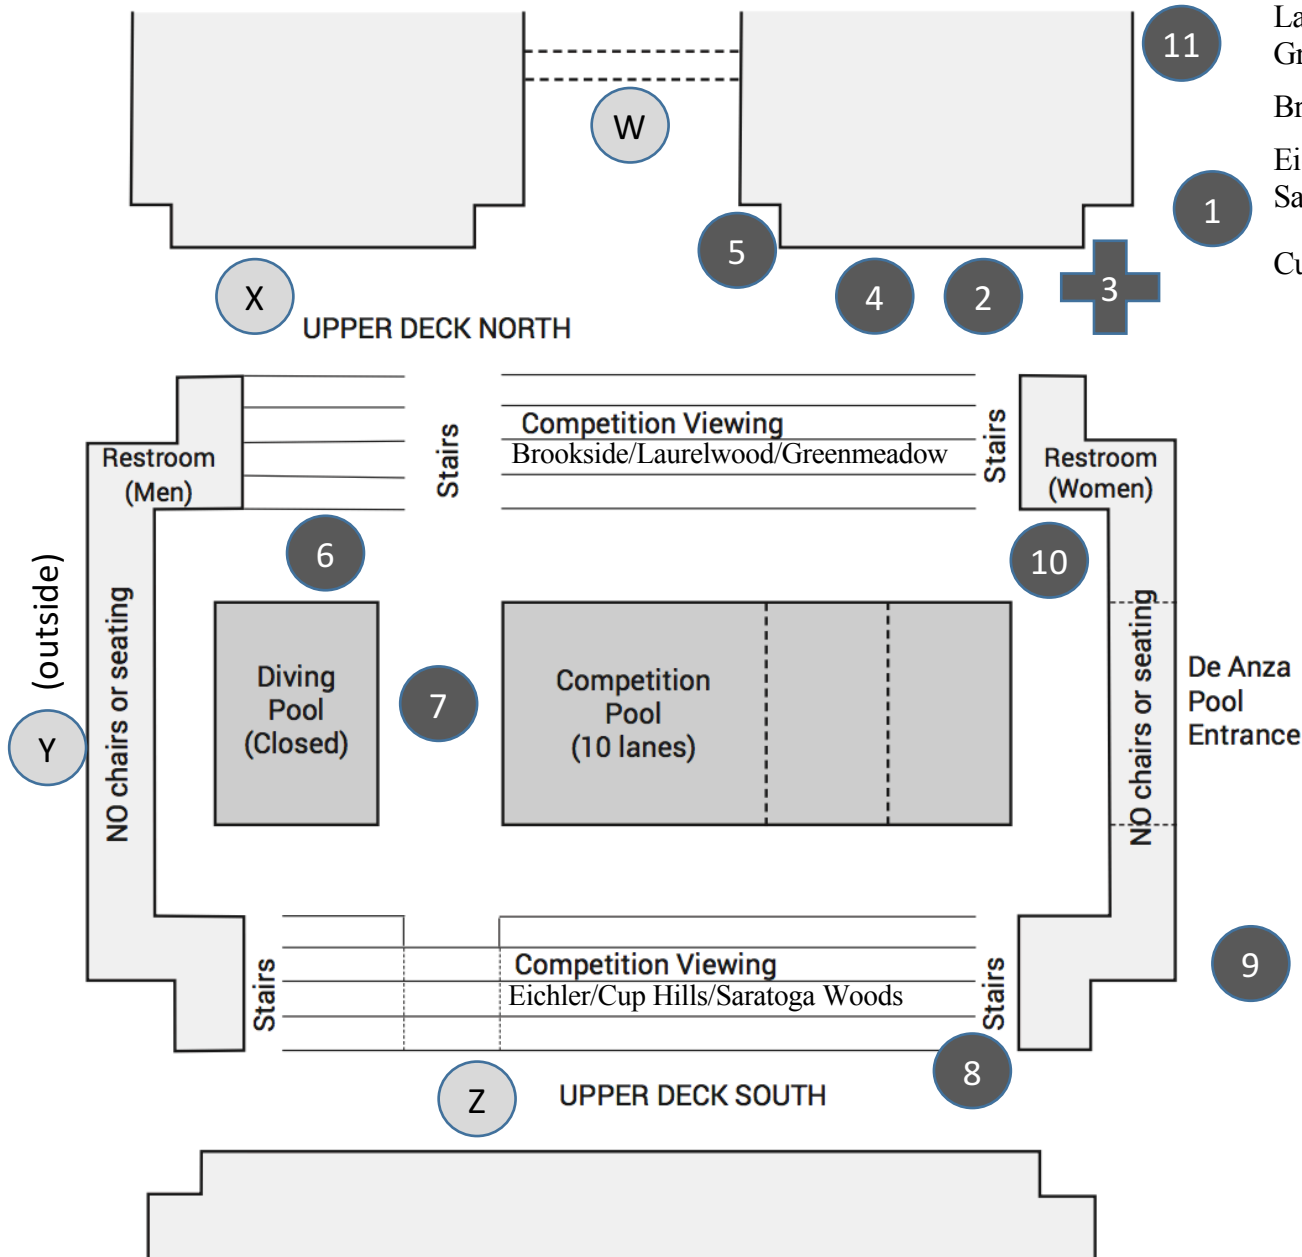

TEAM AREAS AND KEY INFO – 2017 JSSL Champs

TEAM AREAS

| | | |
|--------------------------|---|---|
| Laurelwood & Greenmeadow | W | Areas W-Z are designated as Team Areas for shade tents and chairs. Tents and chairs may also be set up outside the venue. |
| Brookside | X | |
| Eichler & Saratoga Woods | Y | <u>No shade tents or chairs allowed in the competition viewing areas.</u> |
| Cupertino Hills | Z | |

KEY INFO

- 1 Heat & Lane Assignments
- 2 Programs
- 3 First Aid / Lost & Found
- 4 Results and Ribbons / Volunteer Check-In
- 5 Jamba Juice
- 6 Clerk of the Course
- 7 Head Table/ Announcer/ Coaches
- 8 Warm-up lane access (11yr+ after 9:00am)
- 9 T-shirts
- 10 Hospitality
- 11 El Grullense Taqueria (breakfast/lunch)