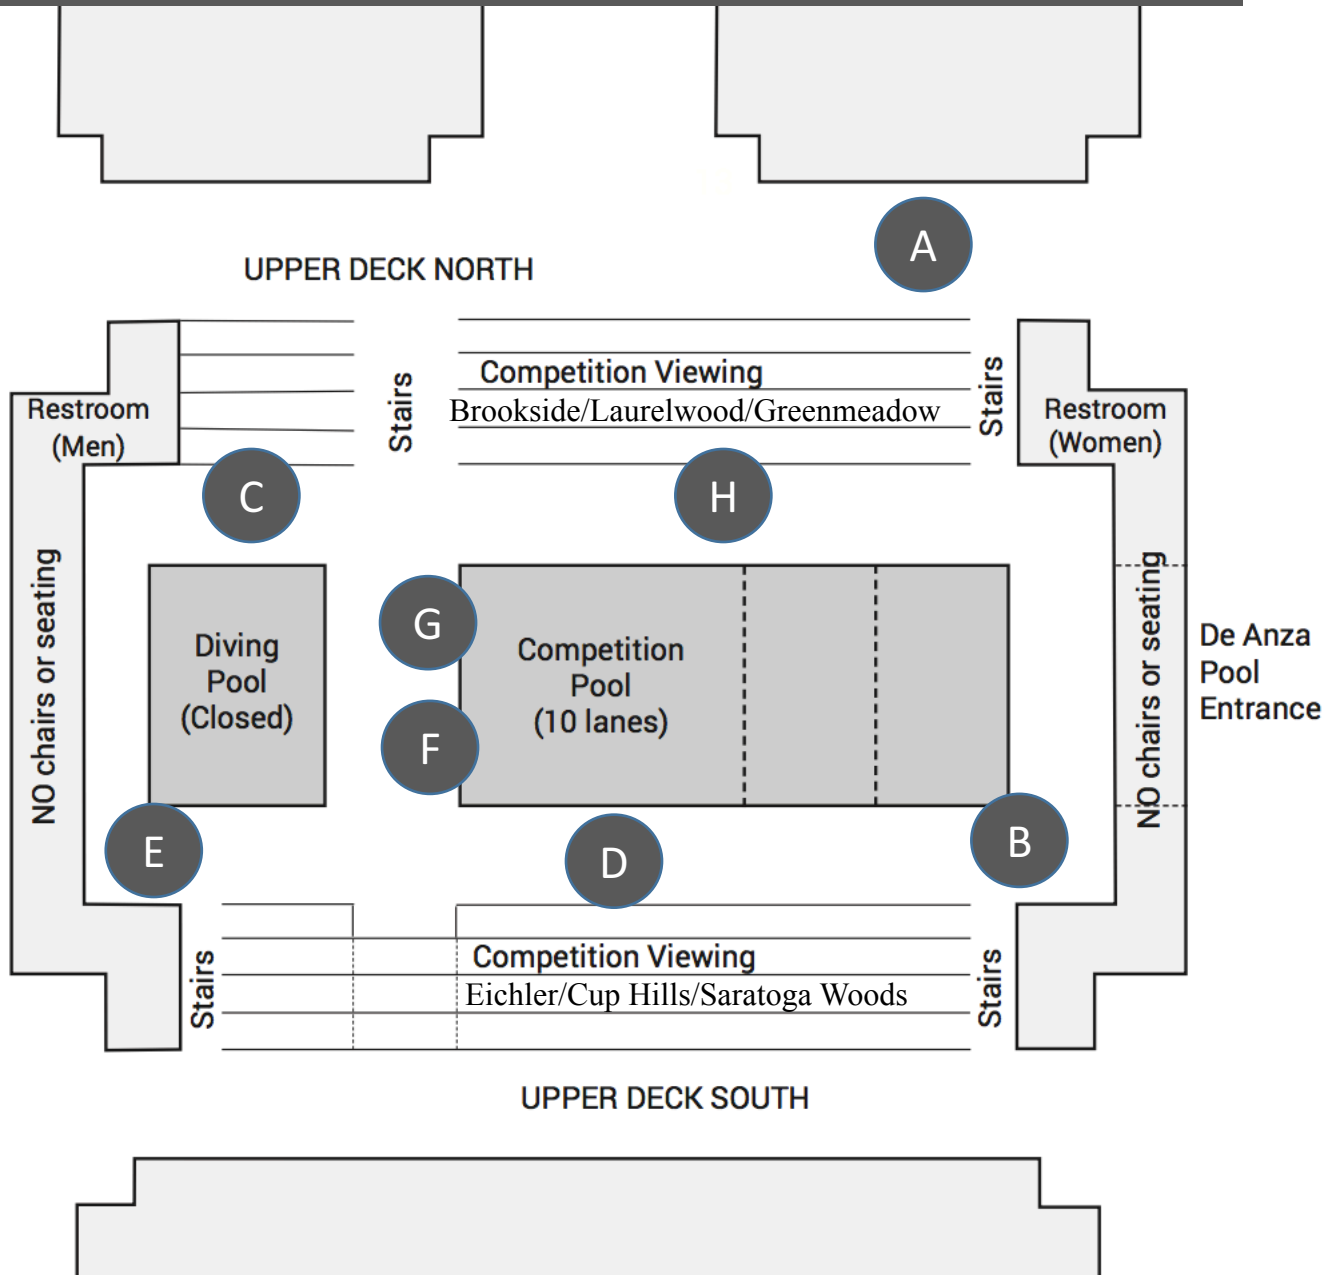

## MORNING MEETINGS MAP – 2017 JSSL Champs

## MEETING TIMES and LOCATIONS

7:00am	A	Volunteer Coordinators pick up passes
7:15am	B	Pre-Meet Marshals
7:15-8:30am	A	Volunteer check-in Pick up name tags and deck passes
8:00am	F	Head data delivers documentation for Clerk of Course, Place Judges, Timer
8:10am	H	Timers/ Recorders/ Head Starter
8:10am	E	Head Runner/ DQ Runners/ Event Sheet Runners
8:10am	C	Clerk of Course/All Starting Block
8:10am	B	1 <sup>st</sup> & 2 <sup>nd</sup> Half Marshals/ Bathroom & Locker Room Monitors
8:15am	D	Stroke & Turn/ Referee/ Meet Director
8:20am	F	Head Data/ FastLane Tek/ Data Room Runners/ DQ Readers/ Intermediaries
8:40am	G	Head Referee & Head Coaches
9:00am	A	All Ribbon workers